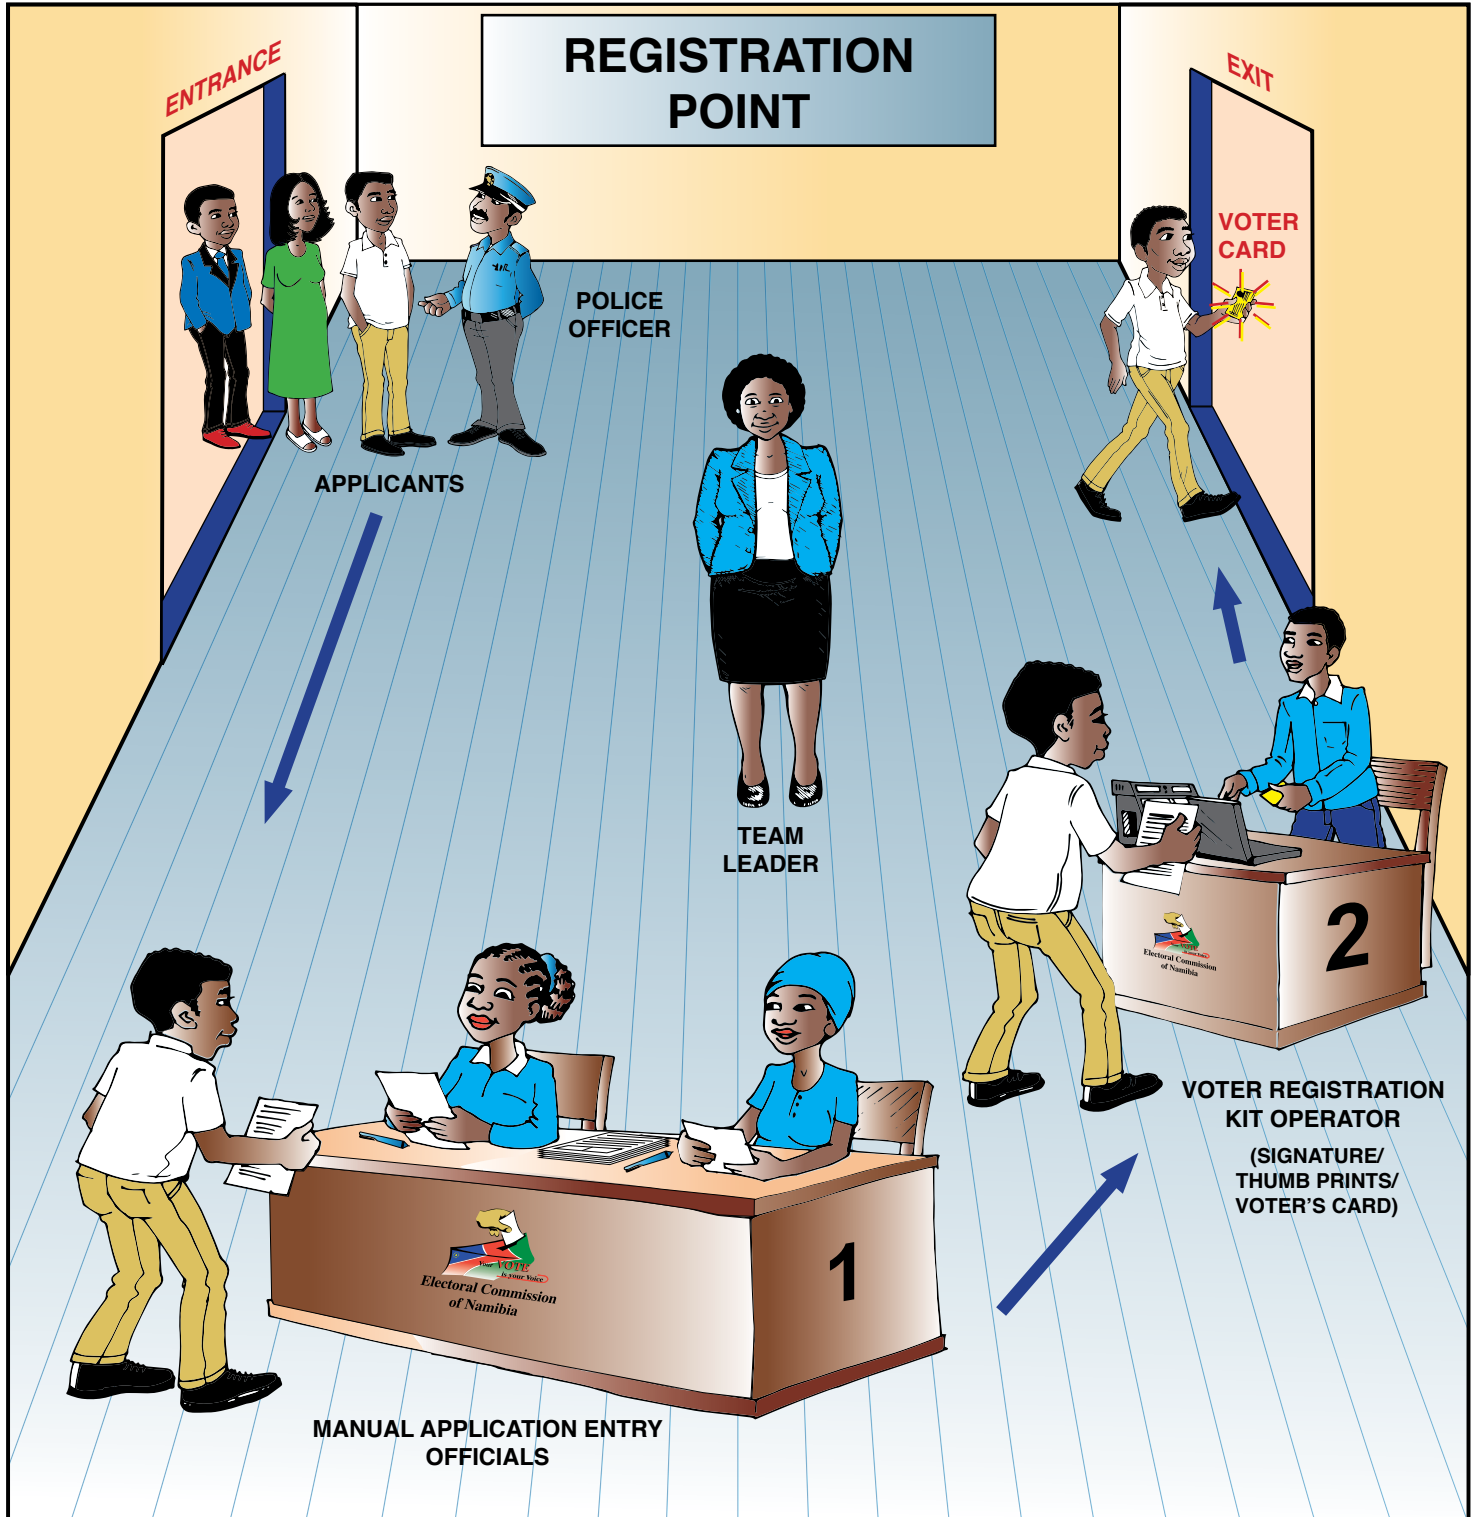

Electoral Commission
of Namibia

THE REGISTRATION PROCESS AT REGISTRATION VENUES

www.ecn.na

Private Bag 13352 Windhoek +264 61 376200 info@ecn.na